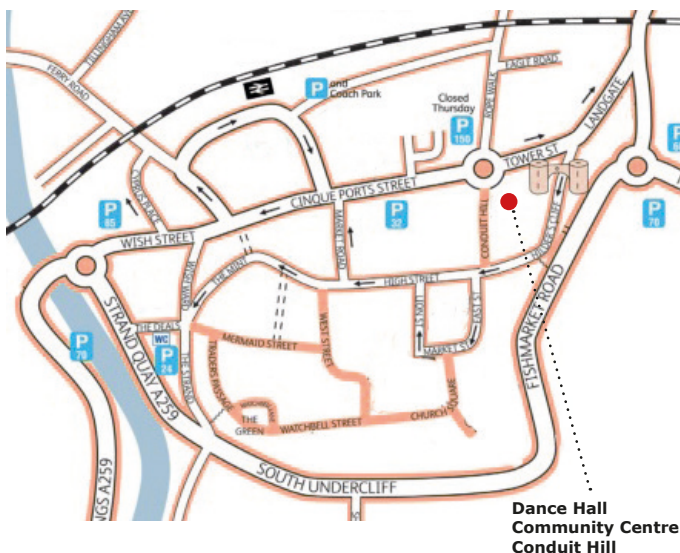

RYE SOCIETY OF ARTISTS SUMMER EXHIBITION 2024

The Rye Society of Artists Annual Summer Exhibition will be held during August at the Dance Hall, Community Centre, Conduit Hill, Rye (see map below).

The Rye Society of Artists is a long established group of professional artists living within a fifteen mile radius of the ancient cinque port town of Rye. For more than seventy years our membership has included practitioners in all the varied fields of fine art - painters, photographers, print-makers, sculptors and ceramicists. Many of our members have national reputations and some have enjoyed international recognition.

The show will include a mix of paintings, photographs, original etchings and drawings with Royal Academicians hanging next to local artists submitting their work for the first time. There is always a wide range of ceramics, from domestic ware through to decorative pieces and a variety of sculptural works.

Open daily 3-26 August from 10:30am to 5:00pm

Please note that part of this exhibition is upstairs and there is no lift. We are sorry for any inconvenience caused.

www.ryesocietyofartists.co.uk